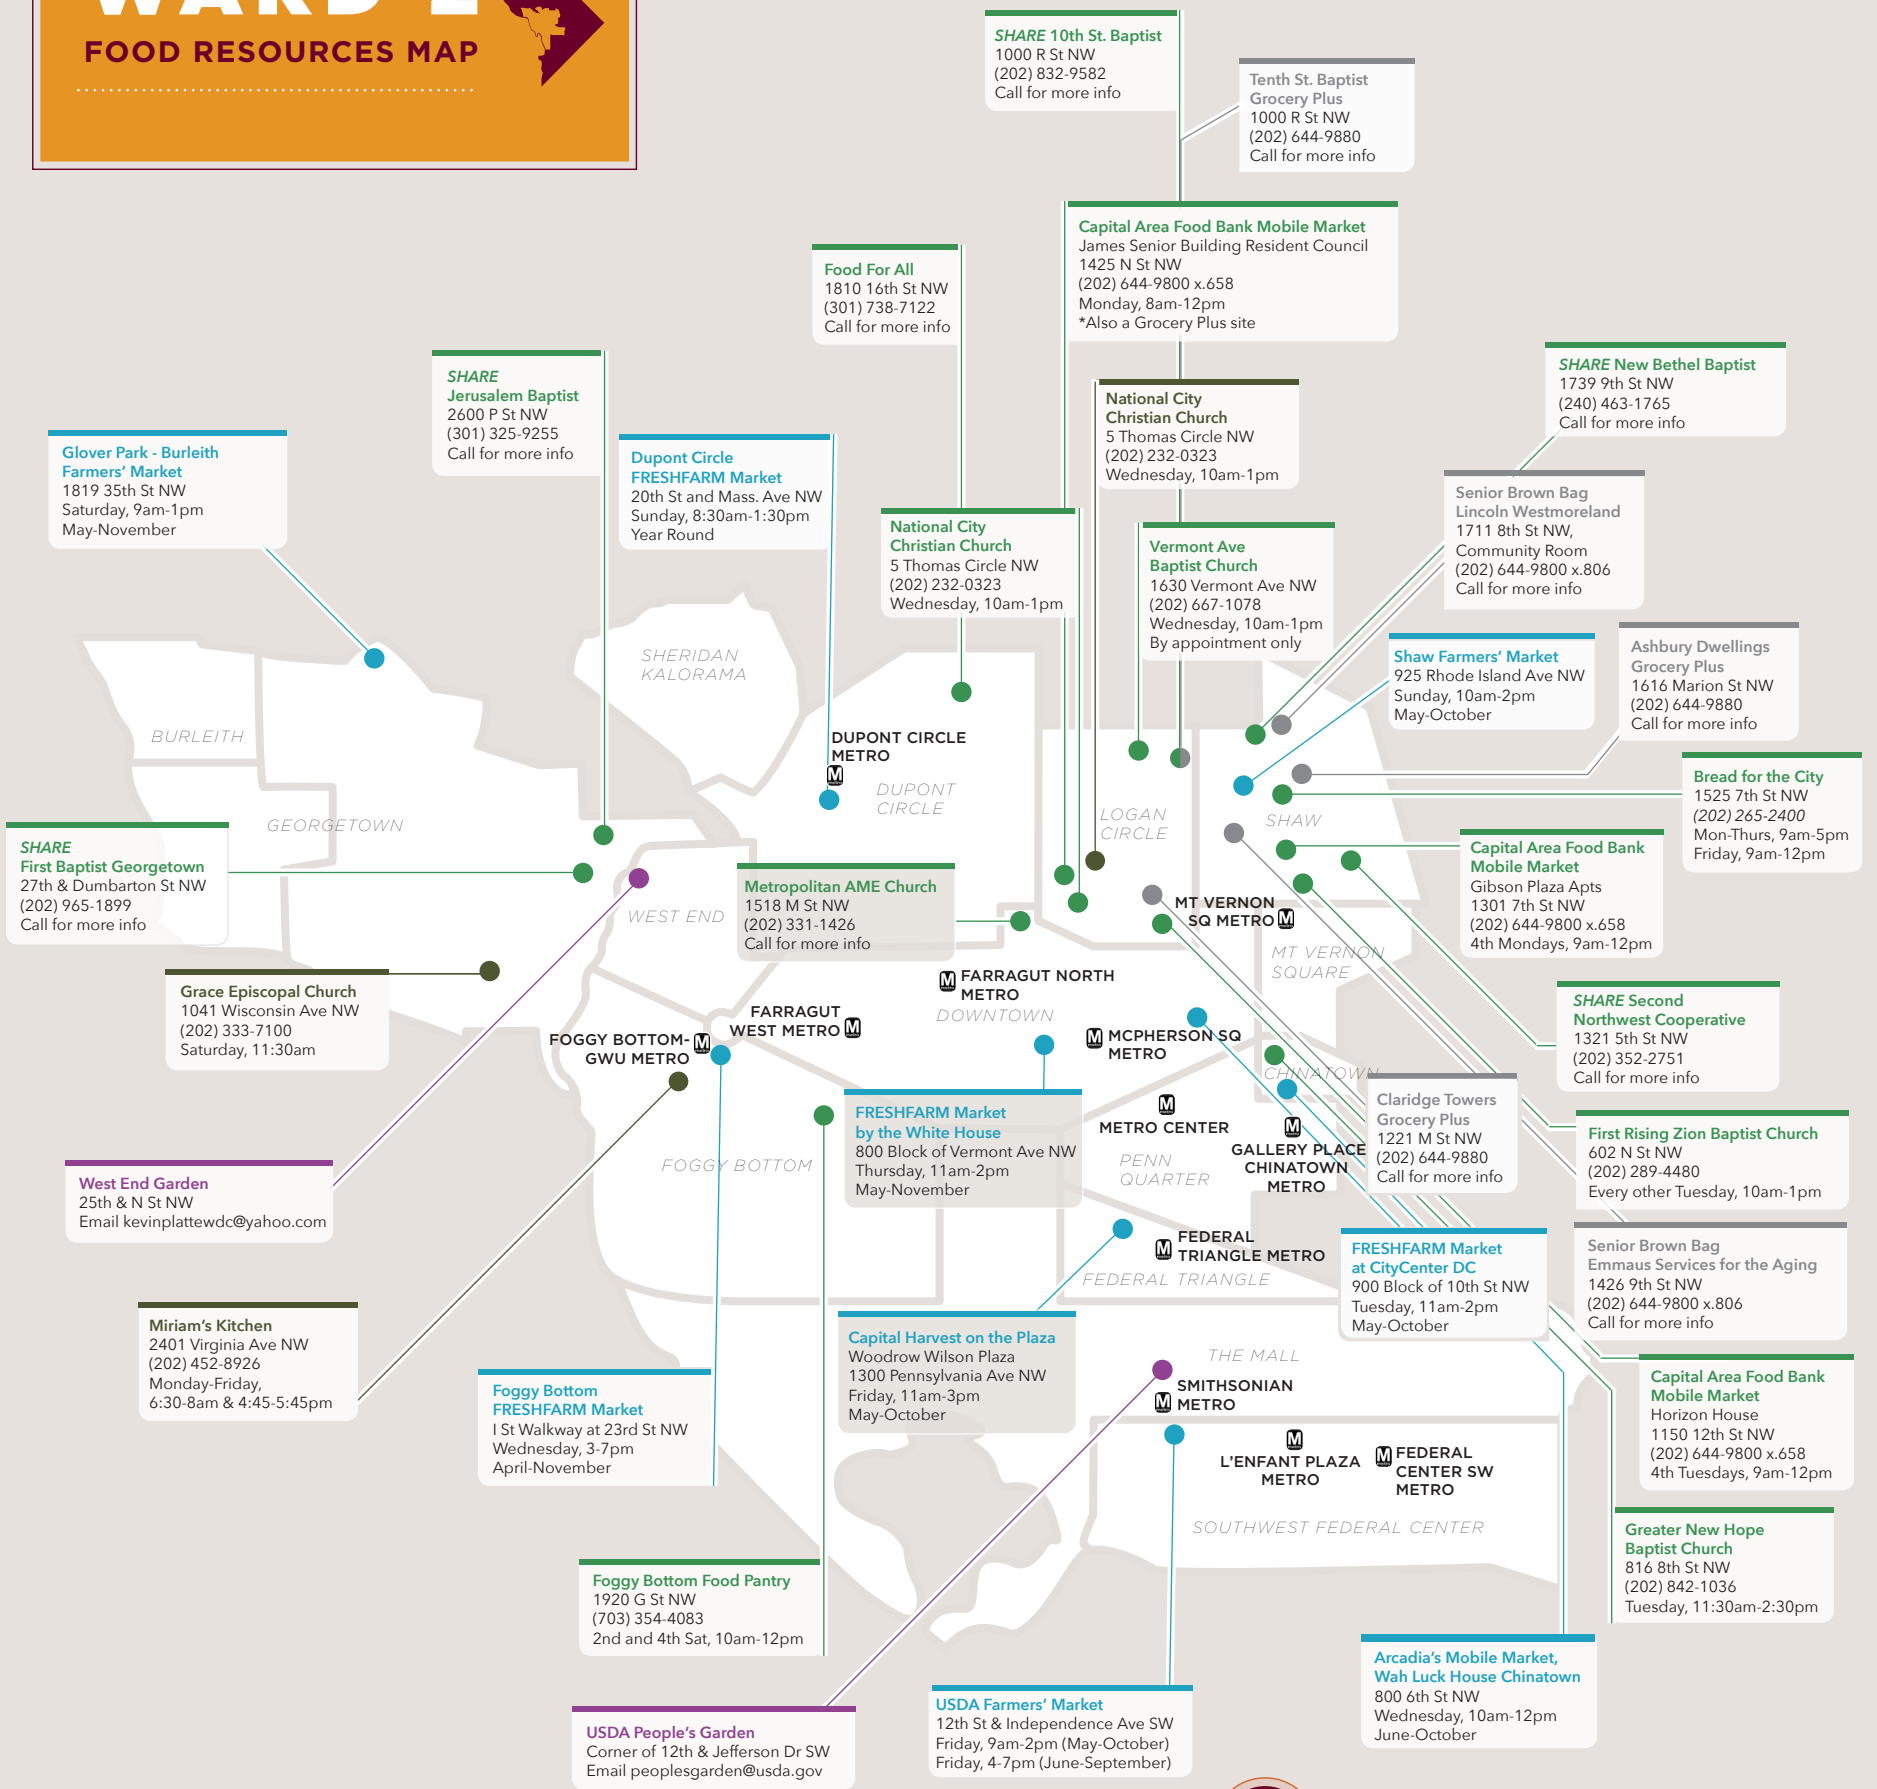

WARD 2

FOOD RESOURCES MAP

KEY

- Community Gardens
- Emergency & Low Cost Groceries
- Farmers' Markets
- Free Meals
- Food for Seniors & Homebound
- Metro

SHARE - a non-profit, community-based organization dedicated to moving healthy groceries at roughly a 50% discount into all homes in the DC area.